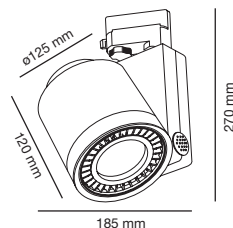

FOOD LIGHTING LED

24 W Driver included							
CRI85	1900 lm	FRUITS		20°	010606501	☐	
				56°	010606502	☒	
	1960 lm	FISH		20°	010606701	☐	
				56°	010606801	☒	
CRI70	1790 lm	MEAT		20°	010606901	☐	
				56°	010607001	☒	
					20°	010606902	☒
					56°	010607002	☒
36 W Driver included							
CRI85	2725 lm	FRUITS		20°	010607101	☐	
				56°	010607201	☒	
	2810 lm	FISH		20°	010607301	☐	
				56°	010607401	☒	
CRI70	2570 lm	MEAT		20°	010607501	☐	
				56°	010607601	☒	
					20°	010607502	☒
					56°	010607602	☒

DALI OPTION

Add a D at the end of the ref.
e.g.: 010606501D

DALI OPTION

Add a D at the end of the ref.
e.g.: 010607101D

RETAIL LIGHTING LED

24 W Driver included							
CRI95	2635 lm	PEARL WHITE 3100 K		20°	010607701	☐	
				56°	010607801	☒	
CRI95	3785 lm	PEARL WHITE 3100 K		20°	010607901	☐	
				56°	010608001	☒	
					20°	010607902	☒
					56°	010608002	☒

DALI OPTION

Add a D at the end of the ref.
e.g.: 010607701D

DALI OPTION

Add a D at the end of the ref.
e.g.: 010607901D

LED

IP20

180°

355°

850 °C

1,18

QR-111 LED

MAX. 20 W LED

SOCKET 1*G53

12 V

ELECTRONIC GEAR INCLUDED

01065701 ☐
01065702 ☒

Suitable with Directional Flaps 01992301 and 01992502 and Honeycomb Louvre 01992002 (pág. 32)
Compatible con Directional Flaps 01992301 y 01992502 y Honeycomb Louvre 01992002 (pág. 32)

*Bulb not included