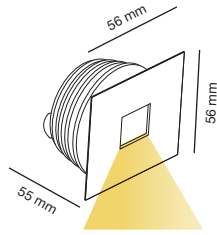

SIGNAL ASIMÉTRICO

LED

CRI80 3 W 350 mA 102 lm 3000 K 36° 02100101 ● DRIVER NOT INCL. 98310110 RECESSED BOX NOT INCL. 02100101C