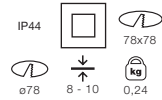

MOIST

MAX. 50 W	GU10 SOCKET INCLUDED	02100901	☐

*Socket MR16 not included ref. 4R033
*Bulb not included