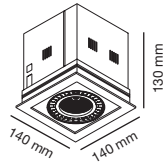

MINICOLIN 1L

LED

12 / 18 W				DRIVER (NOT INCL.)	
CRI82	1565 / 2100 lm	2700 K	20°	033008301 ○	
				033008302 ●	
				033008303 ●	
			56°	033008401 ○	
				033008402 ●	
				033008403 ●	
CRI85	1685 / 2260 lm	3000 K	20°	033008501 ○	12 W 98310125 DALI 98310599
				033008502 ●	
				033008503 ●	
			56°	033008601 ○	
				033008602 ●	
				033008603 ●	
CRI85	1750 / 2350 lm	4000 K	20°	033008701 ○	18 W 98310325 DALI 98310599
				033008702 ●	
				033008703 ●	
			56°	033008801 ○	
				033008802 ●	
				033008803 ●	

CRI95				DRIVER (NOT INCL.)	
17 / 24 W				DRIVER (NOT INCL.)	
CRI95	1810 / 2470 lm	2700 K	20°	033008901 ○	
				033008902 ●	
				033008903 ●	
			56°	033009001 ○	
				033009002 ●	
				033009003 ●	
CRI95	1920 / 2615 lm	3000 K	20°	033009101 ○	17 W 98310325 DALI 98310599
				033009102 ●	
				033009103 ●	
			56°	033009201 ○	
				033009202 ●	
				033009203 ●	
CRI95	2110 / 2875 lm	4000 K	20°	033009301 ○	24 W 98310231 DALI 98310599
				033009302 ●	
				033009303 ●	
			56°	033009401 ○	
				033009402 ●	
				033009403 ●