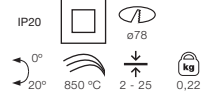

NUSA

LED

CRI80	100 - 240 V	7 W	350 mA	550 lm	2700 K	38°	02090101	☐	DRIVER INCLUDED
					4000 K		02090201	☐