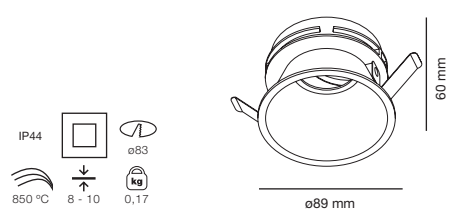

FRESH IP44

1. MAX. 50 W   GU10 SOCKET INCLUDED
2. 02200501 ○
   - 02200502 ●
   - 02200503 ●

*Socket MR16 not included ref. 4R033
*Bulb not included