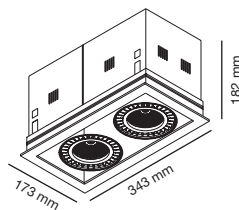

FOOD LIGHTING LED

48 / 72 W

DRIVER (NOT INCL.)

CRI	Light Output (lm)	Application	Beam Angle	Part Number	Driver
CRI85	3800 / 5450 lm	FRUITS	20°	034012901	○
				034012902	●
				034012903	●
			56°	034013001	○
				034013002	●
				034013003	●
CRI70	3580 / 5140 lm	MEAT	20°	034013301	○
				034013302	●
				034013303	●
			56°	034013401	○
				034013402	●
				034013403	●
CRI85	3920 / 5620 lm	FISH	20°	034013101	○
				034013102	●
				034013103	●
			56°	034013201	○
				034013202	●
				034013203	●

24 W 98310231
DALI 98310599

36 W 98310445
DALI 98310599

RETAIL LIGHTING LED

48 / 72 W

DRIVER (NOT INCL.)

CRI	Light Output (lm)	Color	Beam Angle	Part Number	Driver
CRI95	5270 / 7570 lm	PEARL WHITE 3100 K	20°	034013501	○
				034013502	●
				034013503	●
			56°	034013601	○
				034013602	●
				034013603	●

24 W 98310231
DALI 98310599

36 W 98310445
DALI 98310599

QR KIT LED

MAX. 2 x 20 W LED

SOCKET 2*G53

12 V

ELECTRONIC GEAR
NOT INCLUDED 98111020

03400501 ○
03400502 ●
03400503 ●

*Bulb not included