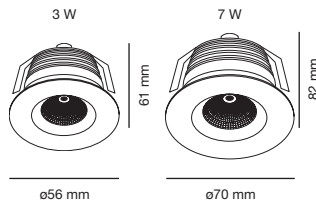

SIGNAL ASIMÉTRICO

LED

CRI80 3 W 350 mA 102 lm 3000 K 36° 02100101 ● DRIVER NOT INCL. 98310110 RECESSED BOX NOT INCL. 02100101C

CLEAR

LED

CRI80 3 W 256 lm 3000 K 36° 02100201 ○ DRIVER NOT INCL. 98310110
7 W 403 lm 02100301 ○