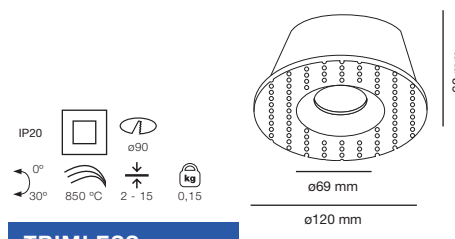

FRESH Trimless

1. **TRIMLESS**
2. MAX. 50 W   GU10 SOCKET INCLUDED
3. 02100701 ○

*Socket MR16 not included ref. 4R033
*Bulb not included