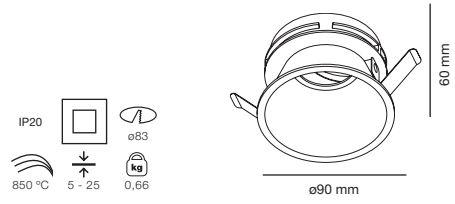

MOIST

MAX. 50 W	GU10 SOCKET INCLUDED	02100901	<input type="radio"/>
-----------	----------------------	----------	-----------------------

*Socket MR16 not included ref. 4R033
*Bulb not included

FRESH

- MAX. 50 W GU10 SOCKET INCLUDED
- 02100501 ○
 - 02100502 ●
 - 02100503 ●