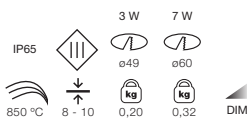

SIGNAL ASIMÉTRICO

LED

CRI80 3 W 350 mA 102 lm 3000 K 36° 02100101 ● DRIVER NOT INCL. 98310110 RECESSED BOX NOT INCL. 02100101C

CLEAR

LED

CRI80 3 W 256 lm 3000 K 36° 02100201 ○ DRIVER NOT INCL. 98310110
7 W 403 lm 02100301 ○