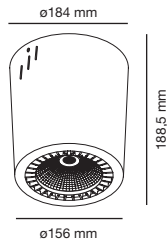

SIGN

LED

18 W Driver included

Beam Angle	Color Temp.	LM	CR	Ref.	Option
20°	2700 K	2100 lm	CRI82	050204101	○
				050204102	●
				050204103	●
				050204201	○
				050204202	●
				050204203	●
56°	3000 K	2260 lm	CRI85	050204301	○
				050204302	●
				050204303	●
				050204401	○
				050204402	●
				050204403	●
20°	4000 K	2350 lm	CRI85	050204501	○
				050204502	●
				050204503	●
				050204601	○
				050204602	●
				050204603	●

DALI OPTION
Add a D at the end of the ref.
e.g.: 050204101D

25 W Driver included

Beam Angle	Color Temp.	LM	CR	Ref.	Option
20°	2700 K	2775 lm	CRI82	050204701	○
				050204702	●
				050204703	●
				050204801	○
				050204802	●
				050204803	●
56°	3000 K	2990 lm	CRI85	050204901	○
				050204902	●
				050204903	●
				050205001	○
				050205002	●
				050205003	●
20°	4000 K	3105 lm	CRI85	050205101	○
				050205102	●
				050205103	●
				050205201	○
				050205202	●
				050205203	●

DALI OPTION
Add a D at the end of the ref.
e.g.: 050204702D

HIGH EFFICIENCY LED

36 W Driver included

Beam Angle	Color Temp.	LM	CR	Ref.	Option
20°	2700 K	4400 lm	CRI82	050205301	○
				050205302	●
				050205303	●
				050205401	○
				050205402	●
				050205403	●
56°	3000 K	4780 lm	CRI85	050205501	○
				050205502	●
				050205503	●
				050205601	○
				050205602	●
				050205603	●
20°	4000 K	4970 lm	CRI85	050205701	○
				050205702	●
				050205703	●
				050205801	○
				050205802	●
				050205803	●

DALI OPTION
Add a D at the end of the ref.
e.g.: 050205301D

Surface & Suspended