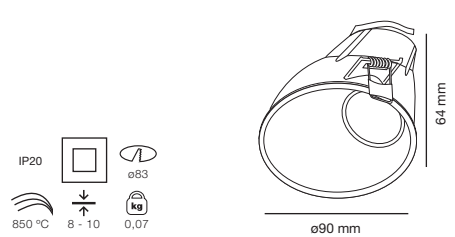

*Socket MR16 not included ref. 4R033
*Bulb not included

FRESH IP44

- MAX. 50 W GU10 SOCKET INCLUDED
- 02200501 ○
 - 02200502 ●
 - 02200503 ●

*Socket MR16 not included ref. 4R033
*Bulb not included

FRESH Wall washer