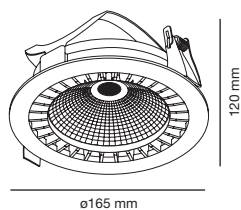

OPTIC

LED

18 / 25 W DRIVER (NOT INCL.)

Beam Angle	Color Temp	Power	DALI
20°	2700 K	18 W	032003001 ○ 032003002 ●
	3000 K	25 W	032003101 ○ 032003102 ●
56°	2700 K	18 W	032003201 ○ 032003202 ●
	3000 K	25 W	032003301 ○ 032003302 ●
20°	4000 K	18 W	032003401 ○ 032003402 ●
	2700 K	25 W	032003501 ○ 032003502 ●

CRI95

24 / 36 W DRIVER (NOT INCL.)

Beam Angle	Color Temp	Power	DALI
20°	2700 K	24 W	032003601 ○ 032003602 ●
	3000 K	36 W	032003701 ○ 032003702 ●
56°	2700 K	24 W	032003801 ○ 032003802 ●
	3000 K	36 W	032003901 ○ 032003902 ●
20°	4000 K	24 W	032004001 ○ 032004002 ●
	2700 K	36 W	032004101 ○ 032004102 ●