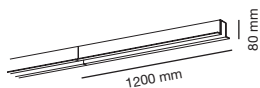

ORE 120cm T5 CONTINUOUS RECESSED