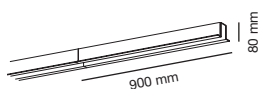

ORE 90cm T5 CONTINUOUS RECESSED