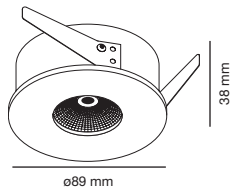

COMPACT

LED

CRI80	15 W	350 mA	1000 lm	3000 K	36°	02070101	☐	12 W 98310125 DALI 98310599 *Driver not included