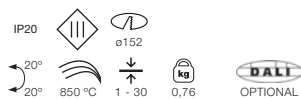

OPTIC

LED

18 / 25 W DRIVER (NOT INCL.)

Beam Angle	Color Temp	Power	DALI
20°	2700 K	18 W	032003001 ○ 032003002 ●
	3000 K	25 W	032003101 ○ 032003102 ●
56°	2700 K	18 W	032003201 ○ 032003202 ●
	3000 K	25 W	032003301 ○ 032003302 ●
20°	4000 K	18 W	032003401 ○ 032003402 ●
	2700 K	25 W	032003501 ○ 032003502 ●

CRI95

24 / 36 W DRIVER (NOT INCL.)

Beam Angle	Color Temp	Power	DALI
20°	2700 K	24 W	032003601 ○ 032003602 ●
	3000 K	36 W	032003701 ○ 032003702 ●
56°	2700 K	24 W	032003801 ○ 032003802 ●
	3000 K	36 W	032003901 ○ 032003902 ●
20°	4000 K	24 W	032004001 ○ 032004002 ●
	2700 K	36 W	032004101 ○ 032004102 ●