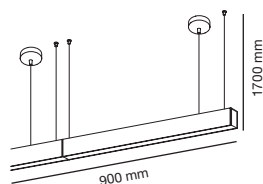

ORE 90cm CONTINUOUS SUSPENSION

LED

IP20 2,28

OPTIONAL

18 W Driver included

CRI85	2375 lm	3000 K	040403701 ☐
			040403703 ☒
	2575 lm	4000 K	040403801 ☐
			040403803 ☒

26 W Driver included

CRI85	3210 lm	3000 K	040403901 ☐
			040403903 ☒
	3500 lm	4000 K	040404001 ☐
			040404003 ☒

DALI 26 W

040405501	☐
040405503	☒
040405601	☐
040405603	☒