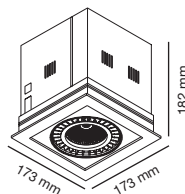

FOOD LIGHTING LED

24 / 36 W

DRIVER (NOT INCL.)

Color	Beam Angle	Power	Light Output (lm)	Color Temp. (K)	Beam Angle	Part No.	Driver
FRUITS	20°	24 W	1900 / 2725	CRI85	20°	034010301	○
					56°	034010302	●
	56°				034010303	●	
					20°	034010401	○
	56°				034010402	●	
	56°				034010403	●	
FISH	20°	36 W	1960 / 2810	CRI85	20°	034010501	○
					56°	034010502	●
	56°				034010503	●	
					20°	034010601	○
	56°				034010602	●	
	56°				034010603	●	
MEAT	20°	24 W	1790 / 2570	CRI70	20°	034010701	○
					56°	034010702	●
	56°				034010703	●	
					20°	034010801	○
	56°				034010802	●	
	56°				034010803	●	

RETAIL LIGHTING LED

24 / 36 W

DRIVER (NOT INCL.)

Color	Beam Angle	Power	Light Output (lm)	Color Temp. (K)	Beam Angle	Part No.	Driver
PEARL WHITE	20°	24 W	2635 / 3785	CRI95	20°	034010901	○
					56°	034010902	●
	56°				034010903	●	
					20°	034011001	○
	56°				034011002	●	
	56°				034011003	●	

QR -111 LED

MAX. 20 W LED

SOCKET 1*G53

12 V

ELECTRONIC GEAR
NOT INCLUDED 98111020

03400401 ○
03400402 ●
03400403 ●

*Bulb not included