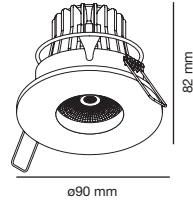

NUSA

LED

CRI80	100 - 240 V	7 W	350 mA	550 lm	2700 K	38°	02090101	☐	DRIVER INCLUDED
					4000 K		02090201	☐