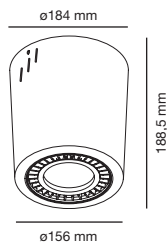

RETAIL LIGHTING LED

24 W Driver included						
CRI95	2635 lm	PEARL WHITE 3100 K	20°	050207701	○	DALI OPTION Add a D at the end of the ref. e.g.: 050207701D
				050207702	●	
				050207703	●	
			56°	050207801	○	
				050207802	●	
				050207803	●	
36 W Driver included						
CRI95	3785 lm	PEARL WHITE 3100 K	20°	050207901	○	DALI OPTION Add a D at the end of the ref. e.g.: 050207901D
				050207902	●	
				050207903	●	
			56°	050208001	○	
				050208002	●	
				050208003	●	

SIGN LED

IP20 1,80

QR-111 LED

MAX. 20 W LED

SOCKET 1*GX53

12 V

ELECTRONIC GEAR INCLUDED

05022801 ○
05022802 ●
05022803 ●

*Bulb not included