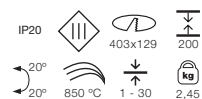

MINICOLIN 3L

LED

DALI
OPTIONAL