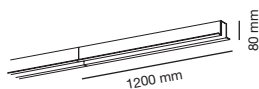

ORE 120cm CONTINUOUS RECESSED

LED

24 W Driver included

CRI85	3165 lm	3000 K	040404101 ☐
			040404103 ☒
	3445 lm	4000 K	040404201 ☐
			040404203 ☒

35 W Driver included

CRI85	4275 lm	3000 K	040404301 ☐
			040404303 ☒
	4670 lm	4000 K	040404401 ☐
			040404403 ☒

DALI 35 W

040405901	☐
040405903	☒
040406001	☐
040406003	☒