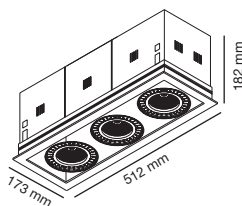

FOOD LIGHTING LED

72 / 108 W

DRIVER (NOT INCL.)

CRI85	5700 / 8175 lm	FRUITS	●	20°	034015501 ○ 034015502 ● 034015503 ●	24 W 98310231 DALI 98310599
				56°	034015601 ○ 034015602 ● 034015603 ●	
CRI70	5880 / 8430 lm	FISH	●	20°	034015701 ○ 034015702 ● 034015703 ●	36 W 98310445 DALI 98310599
				56°	034015801 ○ 034015802 ● 034015803 ●	
	5370 / 7710 lm	MEAT	●	20°	034015901 ○ 034015902 ● 034015903 ●	
				56°	034016001 ○ 034016002 ● 034016003 ●	

RETAIL LIGHTING LED

72 / 108 W

DRIVER (NOT INCL.)

CRI95	7905 / 11355 lm	PEARL WHITE 3100 K		20°	034016101 ○ 034016102 ● 034016103 ●	24 W 98310231 DALI 98310599
				56°	034016201 ○ 034016202 ● 034016203 ●	36 W 98310445 DALI 98310599

QR KIT LED

MAX. 3 x 20 W

SOCKET 3*G53

12 V

ELECTRONIC GEAR
NOT INCLUDED 98111020

03400601 ○
03400602 ●
03400603 ●

*Bulb not included