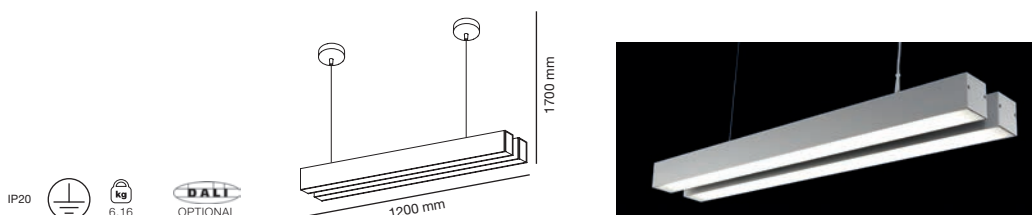

ORE 120cm T5 DOUBLE SUSPENSION

IP20

OPTIONAL

SOCKET 2*G5	54 W	8900 lm	ELECTRONIC GEAR INCLUDED	04020302 04020303	☒ ☒	*Bulb not included