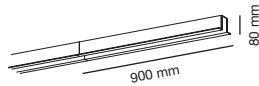

ORE 90cm CONTINUOUS RECESSED

LED

18 W Driver included

CRI85	2375 lm	3000 K	040404501 ☐
			040404503 ☒
	2575 lm	4000 K	040404601 ☐
			040404603 ☒

26 W Driver included

CRI85	3210 lm	3000 K	040404701 ☐
			040404703 ☒
	3500 lm	4000 K	040404801 ☐
			040404803 ☒

DALI 26 W

040406301	☐
040406303	☒
040406401	☐
040406403	☒