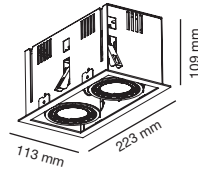

NANOCOLIN 2L

LED