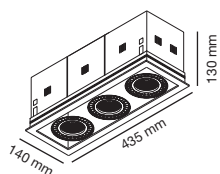

36 / 54 W

DRIVER (NOT INCL.)

CRI	Beam Spread	Beam Diameter	Temp	Beam Angle	Part No.	Driver
CRI82	4695 / 6300 lm	2700 K	20°	○	033013501	12 W 98310125 DALI 98310599
				●	033013502	
				●	033013503	
				○	033013601	
				●	033013602	
				●	033013603	
CRI85	5055 / 6780 lm	3000 K	20°	○	033013701	18 W 98310325 DALI 98310599
				●	033013702	
				●	033013703	
				○	033013801	
				●	033013802	
				●	033013803	
CRI85	5250 / 7050 lm	4000 K	20°	○	033013901	24 W 98310231 DALI 98310599
				●	033013902	
				●	033013903	
				○	033014001	
				●	033014002	
				●	033014003	

CRI95

51 / 72 W

DRIVER (NOT INCL.)

CRI	Beam Spread	Beam Diameter	Temp	Beam Angle	Part No.	Driver
CRI95	5430 / 7410 lm	2700 K	20°	○	033014101	17 W 98310325 DALI 98310599
				●	033014102	
				●	033014103	
				○	033014201	
				●	033014202	
				●	033014203	
CRI95	5760 / 7485 lm	3000 K	20°	○	033014301	24 W 98310231 DALI 98310599
				●	033014302	
				●	033014303	
				○	033014401	
				●	033014402	
				●	033014403	
CRI95	6330 / 8625 lm	4000 K	20°	○	033014501	24 W 98310231 DALI 98310599
				●	033014502	
				●	033014503	
				○	033014601	
				●	033014602	
				●	033014603