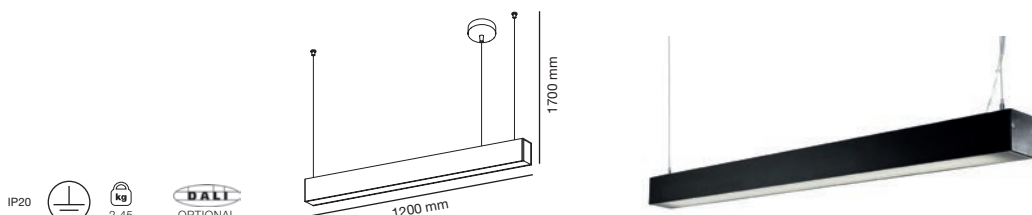

ORE 120cm T5 MULTI-FUNCTION

IP20

OPTIONAL

SOCKET 1*G5	54 W	ELECTRONIC GEAR INCLUDED	04020201 04020202 04020203	☐ ☒ ☒	*Bulb not included
DALI DIMMABLE					
SOCKET 1*G5	54 W	ELECTRONIC GEAR INCLUDED	04020801 04020802 04020803	☐ ☒ ☒	*Bulb not included
1-10V DIMMABLE					
SOCKET 1*G5	54 W	ELECTRONIC GEAR INCLUDED	04020701 04020702 04020703	☐ ☒ ☒	*Bulb not included