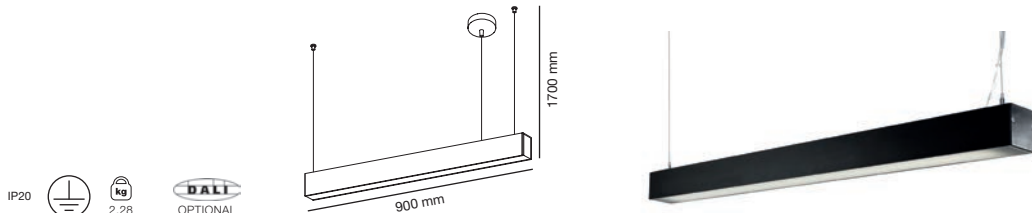

ORE 90cm T5 MULTI-FUNCTION

IP20

OPTIONAL

SOCKET 1*G5	39 W	ELECTRONIC GEAR INCLUDED	04030201 04030203	☐ ☒	*Bulb not included
DALI DIMMABLE					
SOCKET 1*G5	39 W	ELECTRONIC GEAR INCLUDED	04030801 04030803	☐ ☒	*Bulb not included
1-10V DIMMABLE					
SOCKET 1*G5	39 W	ELECTRONIC GEAR INCLUDED	04030701 04030703	☐ ☒	*Bulb not included