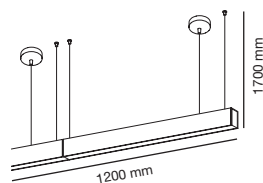

ORE 120cm CONTINUOUS SUSPENSION

LED

IP20 2,45

OPTIONAL

24 W Driver included

CRI85	3165 lm	3000 K	040403301 ☐
			040403302 ☒
			040403303 ☒
	3445 lm	4000 K	040403401 ☐
			040403402 ☒
			040403403 ☒

35 W Driver included

CRI85	4275 lm	3000 K	040403501 ☐
			040403502 ☒
			040403503 ☒
	4670 lm	4000 K	040403601 ☐
			040403602 ☒
			040403603 ☒

DALI 35 W

040405101	☐
040405102	☒
040405103	☒
040405201	☐
040405202	☒
040405203	☒

KIT FOR CONTINUOUS LIGHT

04029906

0,07